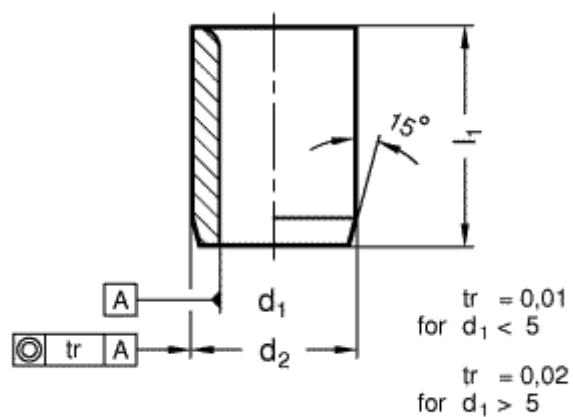

Article number: 201135112

Description: E+G Guide bush DIN 179-B30-45-A
without collar

Measures

$d_1 = 30$

$d_2 = 42$

$l_1 = 45$